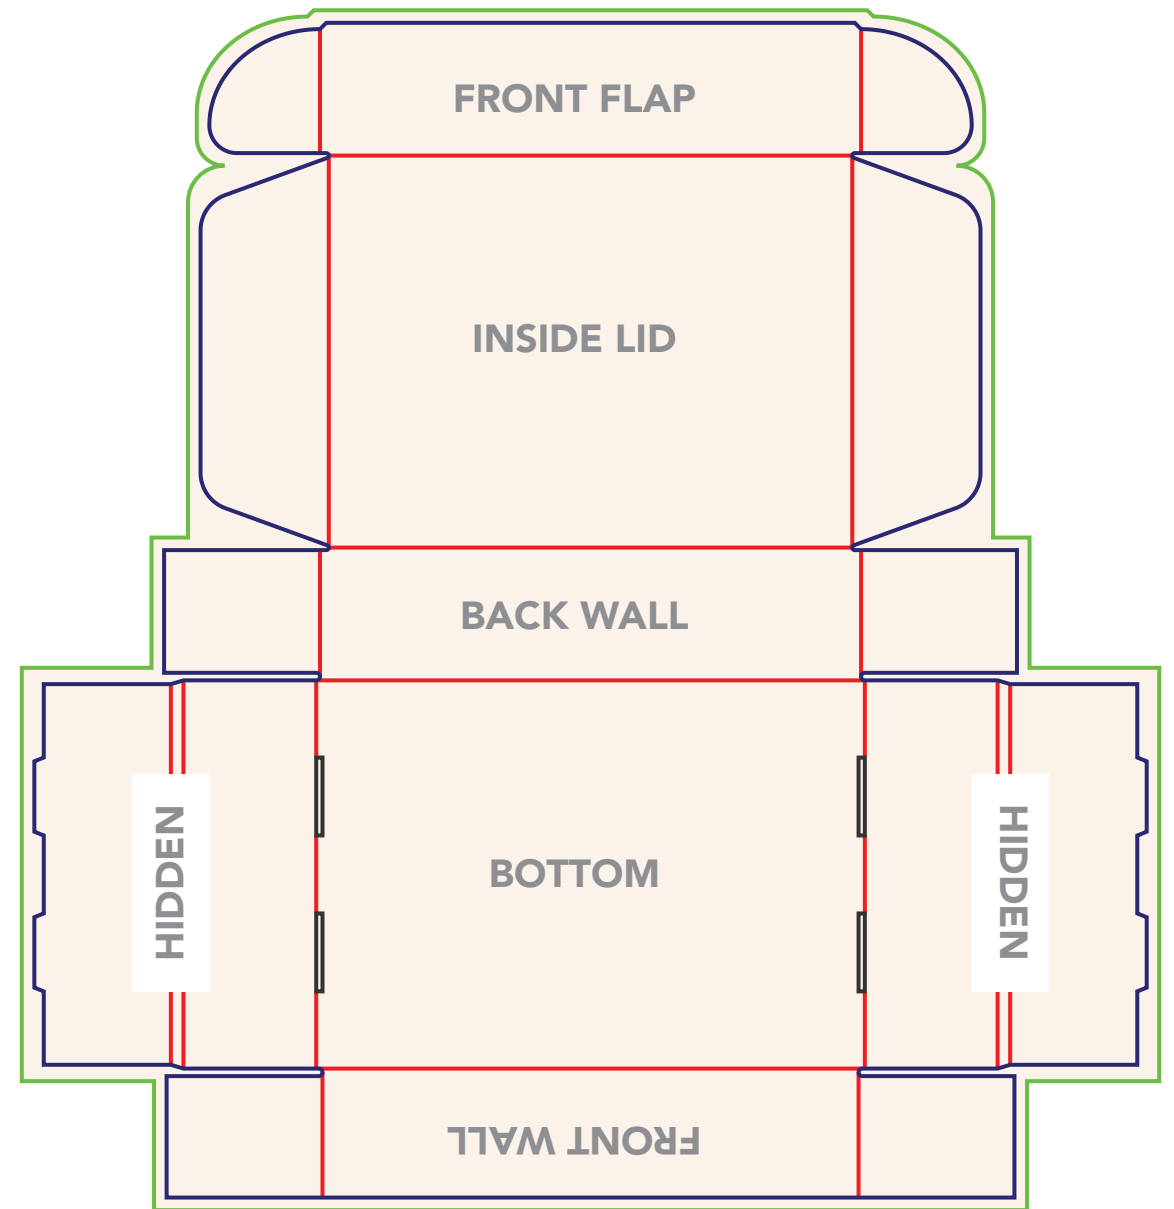

**OUTSIDE**

**INSIDE**

**MAILER BOX**

Dimensions: **8.0x6.0x2.0 "**