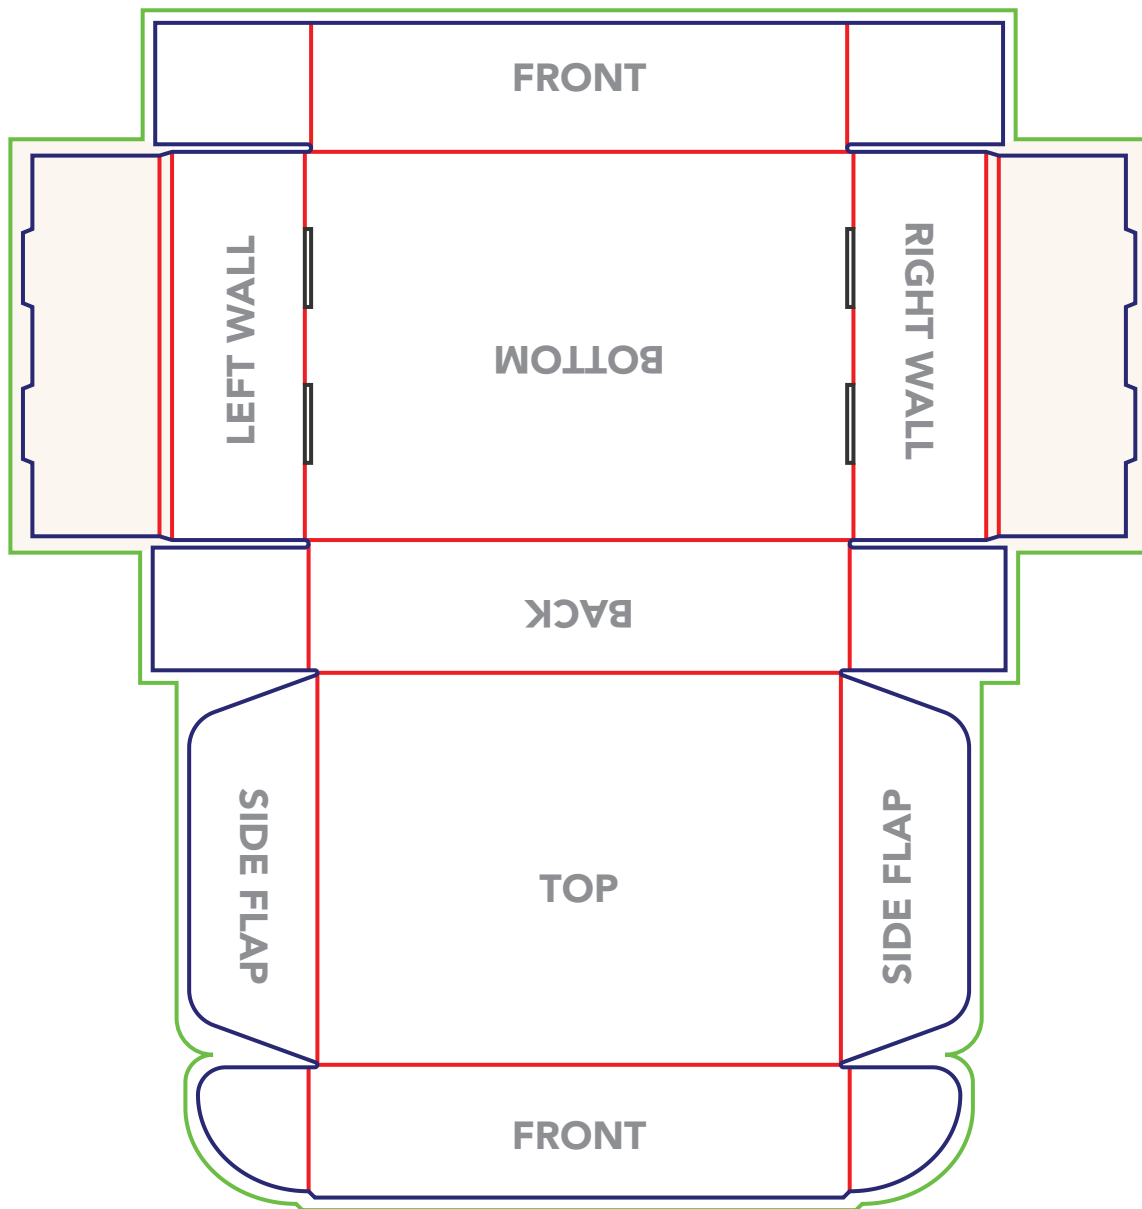

**OUTSIDE**

**INSIDE**

**MAILER BOX**

Dimensions: **8.0x6.0x2.0 "**